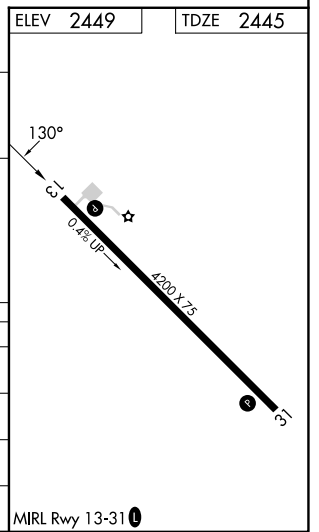

WAAS CH 78447 W13A	APP CRS 130°	Rwy Ldg TDZE Apt Elev	4200 2445 2449
--	------------------------	-----------------------------	---

RNAV (GPS) RWY 13

CHEYENNE EAGLE BUTTE (84D)

RNP APCH - GPS.		MISSED APPROACH: Climb to 4100 then turn right direct OBBAN and hold.
▼ ▲ NA	Baro-VNAV NA Use PIR altimeter setting; when not received, procedure NA.	
PIR ASOS 119.025	MINNEAPOLIS CENTER 135.25 256.7	UNICOM 122.8 (CTAF) 0