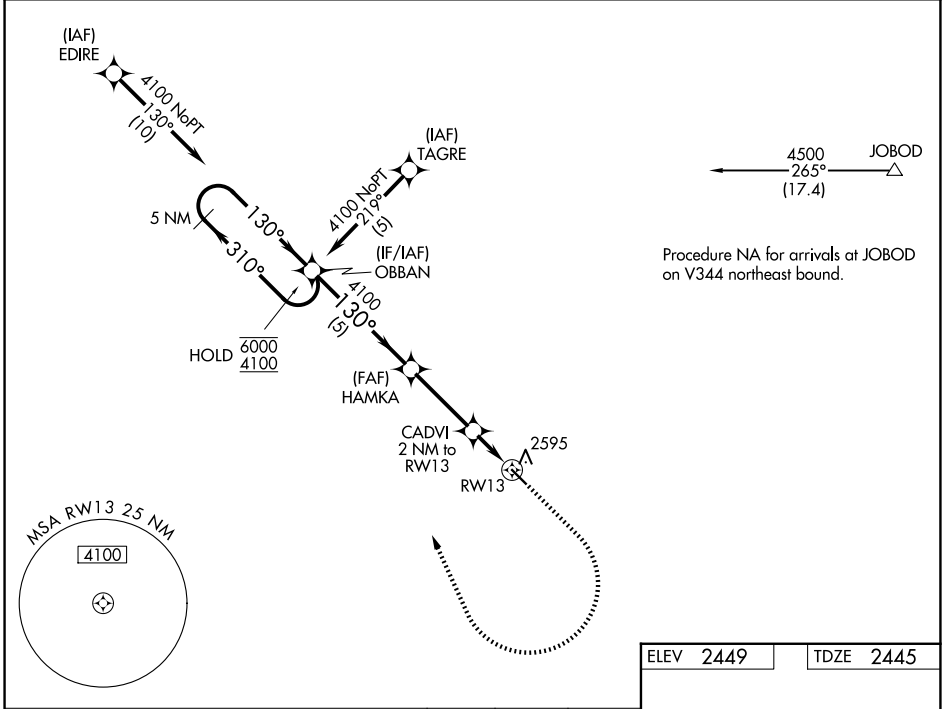

WAAS CH 78447 W13A	APP CRS 130°	Rwy Ldg TDZE Apt Elev	4200 2445 2449
--	------------------------	-----------------------------	---

RNAV (GPS) RWY 13

CHEYENNE EAGLE BUTTE (84D)

RNP APCH - GPS.		MISSED APPROACH: Climb to 4100 then turn right direct OBBAN and hold.
▼ ▲ NA	Baro-VNAV NA Use PIR altimeter setting; when not received, procedure NA.	
PIR ASOS 119.025	MINNEAPOLIS CENTER 135.25 256.7	UNICOM 122.8 (CTAF) 0

CATEGORY	A	B	C	D
LPV DA	2924-1 ³ / ₈	479 (500-1 ³ / ₈)		NA
LNAV/VNAV DA	2966-1 ¹ / ₂	521 (600-1 ¹ / ₂)		NA
LNAV MDA	3080-1	635 (700-1)		NA
CIRCLING	3240-1	791 (800-1)		NA

NC-1, 11 JUN 2026 to 09 JUL 2026

NC-1, 11 JUN 2026 to 09 JUL 2026