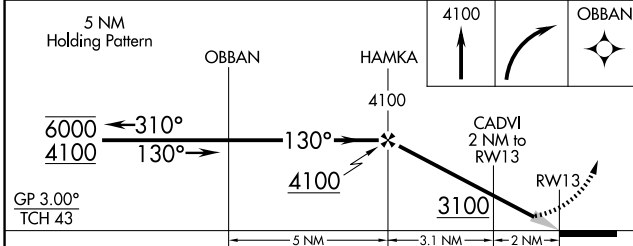

WAAS CH 78447 W13A	APP CRS 130°	Rwy Ldg TDZE Apt Elev	4200 2445 2449
--	------------------------	-----------------------------	---

RNAV (GPS) RWY 13

CHEYENNE EAGLE BUTTE (84D)

RNP APCH - GPS.		MISSED APPROACH: Climb to 4100 then turn right direct OBBAN and hold.
▼ ▲ NA	Baro-VNAV NA Use PIR altimeter setting; when not received, procedure NA.	
PIR ASOS 119.025	MINNEAPOLIS CENTER 135.25 256.7	UNICOM 122.8 (CTAF) 0